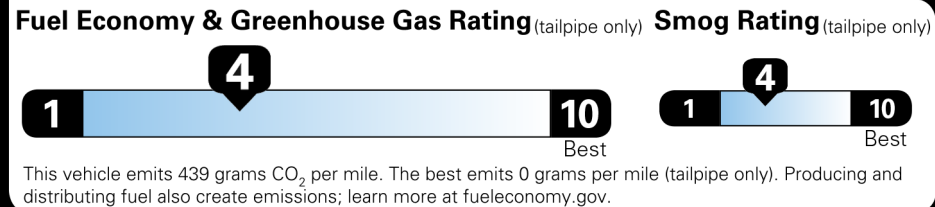

GOVERNMENT 5-STAR SAFETY RATINGS

Overall Vehicle Score ★★★★★

Based on the combined ratings of frontal, side and rollover. Should ONLY be compared to other vehicles of similar size and weight.

Frontal Crash Driver ★★★★★ Passenger ★★★★★

Based on the risk of injury in a frontal impact. Should ONLY be compared to other vehicles of similar size and weight.

Side Crash Front seat ★★★★★ Rear seat ★★★★★

Based on the risk of injury in a side impact.

Rollover ★★★★★

Based on the risk of rollover in a single-vehicle crash.

Star ratings range from 1 to 5 stars (★★★★★) with 5 being the highest.

Source: National Highway Traffic Safety Administration (NHTSA)

www.safercar.gov or 1-888-327-4236

EPA DOT Fuel Economy and Environment

Gasoline Vehicle

Fuel Economy

20 MPG Std Pickups range from 12 to 87 MPG. The best vehicle rates 146 MPGe.

19 22
combined city/hwy city highway

5.0 gallons per 100 miles

You spend $4,000 more in fuel costs over 5 years compared to the average new vehicle.

Annual fuel cost $2,500

Actual results will vary for many reasons, including driving conditions and how you drive and maintain your vehicle. The average new vehicle gets 29 MPG and costs $8,500 to fuel over 5 years. Cost estimates are based on 15,000 miles per year at $3.30 per gallon. MPGe is miles per gasoline gallon equivalent. Vehicle emissions are a significant cause of climate change and smog.

fuel economy.gov
Calculate personalized estimates and compare vehicles

MANUFACTURER'S SUGGESTED RETAIL PRICE[†]	$66,537.00
DELIVERY, PROCESSING AND HANDLING FEE	2,095.00
TOTAL SUGGESTED RETAIL PRICE	$68,632.00

[†]Manufacturer's suggested retail price excludes delivery processing and handling fees, license and title fees, applicable federal, state and local taxes, and dealer and distributor options and accessories.

Delivered by Truck to: 13076
CRONIN TOYOTA OF RICHMOND
5601 NATIONAL RD E
RICHMOND IN47374

TML1E1N2S0F0W0